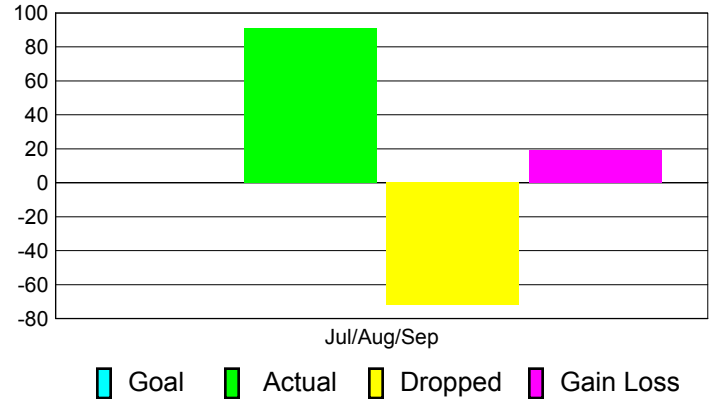

### YTD Status Quo Clubs 2012-2013

Status Quo Clubs Compared to Status Quo Members

## MEMBERSHIP

**Membership Results  
2012-2013**

**Membership  
2011-2012**

Month	Net Memb Goal	Actual New Memb	Actual Dropped Memb	Gain/Loss of Memb	Gain/Loss of Memb
Jul/Aug/Sep		91	-72	19	103
<b>Totals</b>		<b>91</b>	<b>-72</b>	<b>19</b>	<b>103</b>

### Membership Results 2012-2013

Goal, New, Dropped, Gain/Loss

### Comparison of Membership Gain/Loss

Current Year Compared to the Previous Year