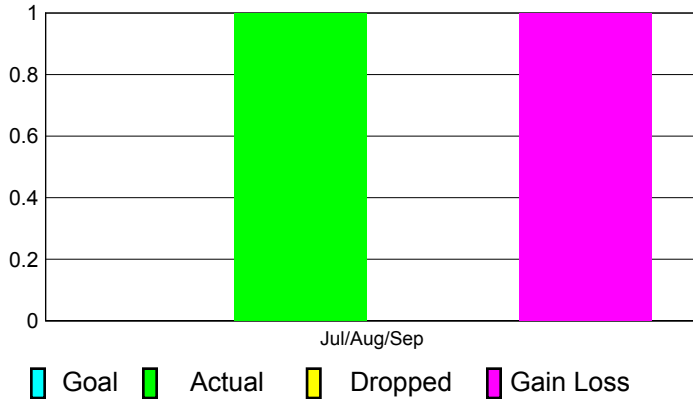

## CLUBS

**Club Results  
2012-2013**

**Clubs  
2011-2012**

Month	New Club Goal	Actual New Clubs	Actual Dropped Clubs	Gain/Loss of Clubs	Gain/Loss of Clubs
Jul/Aug/Sep		1	0	1	3
<b>Totals</b>		<b>1</b>	<b>0</b>	<b>1</b>	<b>3</b>

### Club Results 2012-2013

Goal, New, Dropped, Gain/Loss

### Comparison of Club Gain/Loss

Current Year Compared to the Previous Year