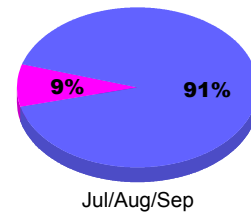

Gender Comparison 2012-2013