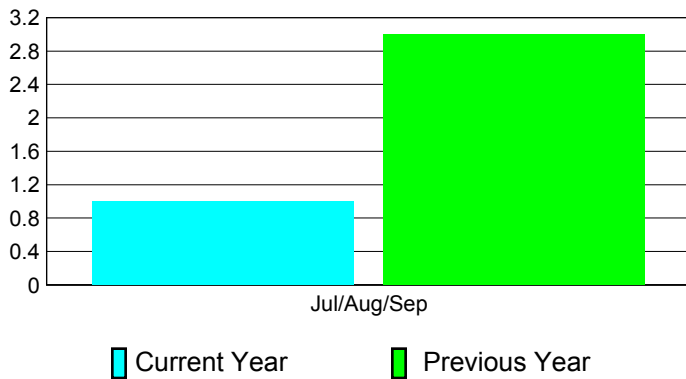

Comparison of Club Gain/Loss

Current Year Compared to the Previous Year