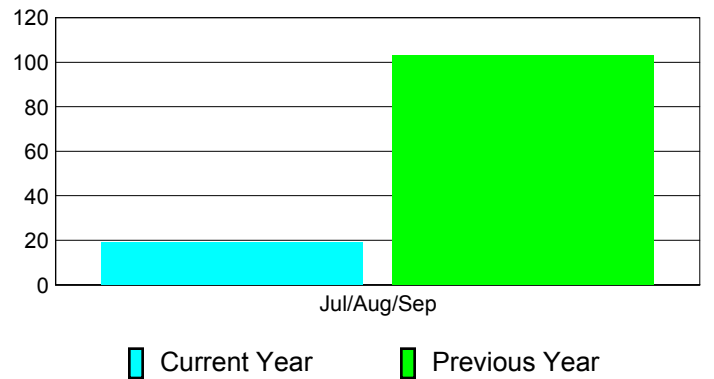

Comparison of Membership Gain/Loss

Current Year Compared to the Previous Year